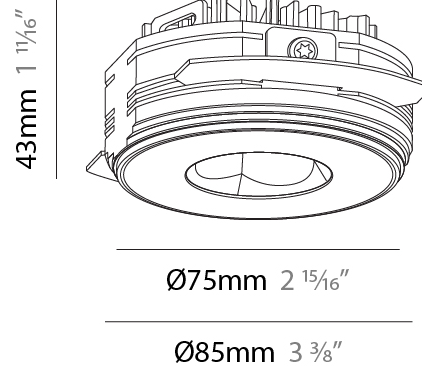

GENERAL

Series: Oiko Pro Round
Subseries: Oiko Pro Round Fixed
Brand: Prolicht
Division: Architectural
Mounting Type: Trimless
Mounting Location: Ceiling
Subcategory: Downlight

PHYSICAL

Shape: Round
Diameter (mm): 75
Diameter (in): 2 ¹⁵/₁₆
Height (mm): 43
Height (in): 1 ¹¹/₁₆
Ceiling Thickness (mm): 10 / 12.5 / 15 / 25
Ceiling Thickness (in): 3/8 or 1/2 or 9/16 or 1
Min. Recessing Depth (mm): 50
Min. Recessing Depth (in): 1 ¹⁵/₁₆
Light Distribution: Direct
Diffuser: Lens Pack - Spread Lens / Linear Spread Lens / Honeycomb Louver
Fixture Finish: SSR / BKV / CWI / CRY / HAB / UFT / ITA / RUA / FTG / MYG / LOD / PUS / FRO / FUP / KIA / POP / BLS / SPG / MEY / GOH / GUM / CHC / COM / ABZ / JAG / OBR / MOS / ROR
Fixture Material: Aluminum Die Cast
Cut-out Measurements: 86mm / 2 11/16" Diameter

ELECTRICAL

Lamp Type: LED (Zhaga Standard)
Input Wattage (W): 14
Total Output Wattage (W): 12.7
Dimming: Dali Dimming
Driver Included: No
Driver Location: Recessed Housing
Driver Type: Constant Current - Universal (120Vac only for DALI driver)
Driver Class: Class 2
Input Voltage (V): 120 - 277
Constant Current (MA): 700

LED

Color Temperature (°K): 2700-6500 Tunable White
Max. Delivered Lumen (lm): 1381
Nominal Lumen (lm): 1460
CRI: >90 CRI
Lamp Life (hrs): 50000
Special LEDs offerings: Tunable White

OPTICAL

Reflector°: 62
Adjustability: Fixed

RATINGS AND CERTIFICATIONS

Certified By: Certified for North American Standards
IP rating: IP20