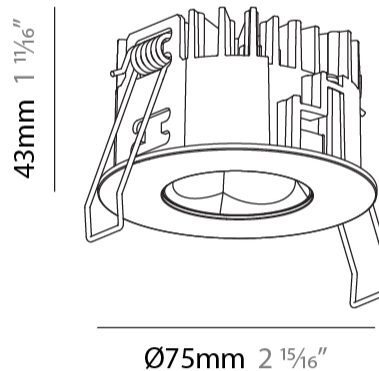

GENERAL

Series: Oiko Pro Round
Subseries: Oiko Pro Round
Brand: Prolicht
Division: Architectural
Mounting Type: Recessed
Mounting Location: Ceiling
Subcategory: Downlight

PHYSICAL

Shape: Round
Diameter (mm): 75
Diameter (in): 2 15/16
Height (mm): 43
Height (in): 1 11/16
Ceiling Thickness (mm): 1 - 25
Ceiling Thickness (in): 1/16 - 1 3/16
Min. Recessing Depth (mm): 50
Min. Recessing Depth (in): 1 15/16
Light Distribution: Direct
Diffuser: Lens Pack - Spread Lens / Linear Spread Lens / Honeycomb Louver
Fixture Finish: SSR / BKV / CWI / CRY / HAB / UFT / ITA / RUA / FTG / MYG / LOD / PUS / FRO / FUP / KIA / POP / BLS / SPG / MEY / GOH / GUM / CHC / COM / ABZ / JAG / OBR / MOS / ROR
Fixture Material: Aluminum Die Cast
Cut-out Measurements: 68mm / 2 11/16" Diameter

ELECTRICAL

Lamp Type: LED (Zhaga Standard)
Input Wattage (W): 14
Total Output Wattage (W): 12.7
Dimming: Dali Dimming
Driver Included: No
Driver Location: Recessed Housing
Driver Type: Constant Current - Universal (120Vac only for DALI driver)
Driver Class: Class 2
Input Voltage (V): 120 - 277
Constant Current (MA): 700

LED

Color Temperature (°K): 2700-6500 Tunable White
Max. Delivered Lumen (lm): 1381
Nominal Lumen (lm): 1460
CRI: >93 CRI
Lamp Life (hrs): 50000
Special LEDs offerings: Tunable White

OPTICAL

Reflector°: 62
Adjustability: Fixed

RATINGS AND CERTIFICATIONS

Certified By: Certified for North American Standards
IP rating: IP20