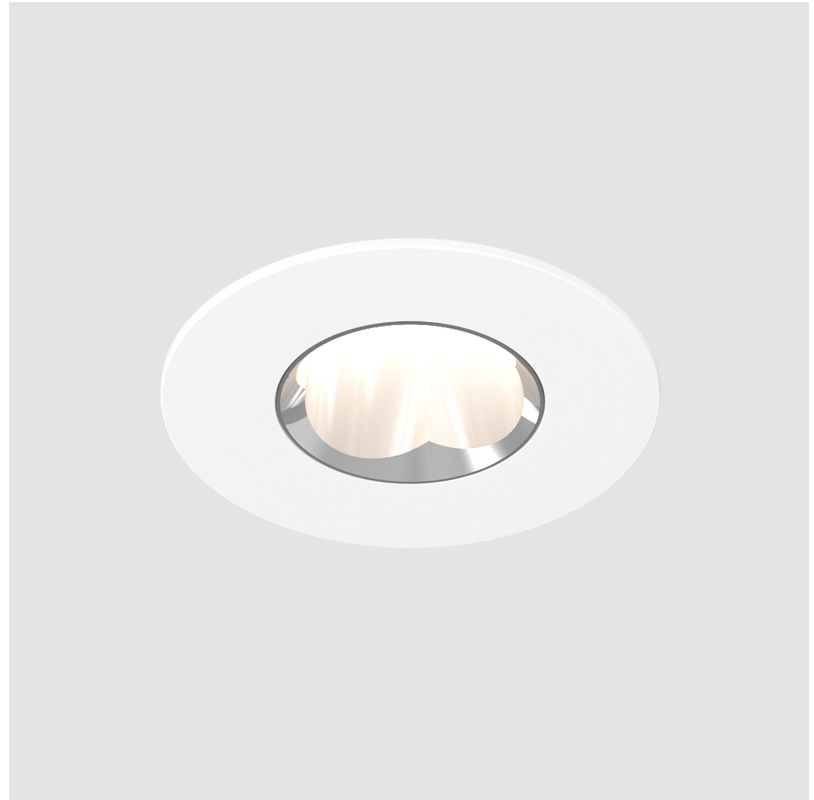

GENERAL

Series: Oiko Pro Round
Subseries: Oiko Pro Round
Brand: Prolicht
Division: Architectural
Mounting Type: Recessed
Mounting Location: Ceiling
Subcategory: Downlight

PHYSICAL

Shape: Round
Diameter (mm): 75
Diameter (in): 2 15/16
Height (mm): 43
Height (in): 1 11/16
Ceiling Thickness (mm): 1 - 25
Ceiling Thickness (in): 1/16 - 1 3/16
Min. Recessing Depth (mm): 50
Min. Recessing Depth (in): 1 15/16
Light Distribution: Direct
Diffuser: Lens Pack - Spread Lens / Linear Spread Lens / Honeycomb Louver
Fixture Finish: SSR / BKV / CWI / CRY / HAB / UFT / ITA / RUA / FTG / MYG / LOD / PUS / FRO / FUP / KIA / POP / BLS / SPG / MEY / GOH / GUM / CHC / COM / ABZ / JAG / OBR / MOS / ROR
Fixture Material: Aluminum Die Cast
Cut-out Measurements: 68mm / 2 11/16" Diameter

ELECTRICAL

Lamp Type: LED (Zhaga Standard)
Input Wattage (W): 14
Total Output Wattage (W): 12.7
Dimming: Dali Dimming
Driver Included: No
Driver Location: Recessed Housing
Driver Type: Constant Current - Universal (120Vac only for DALI driver)
Driver Class: Class 2
Input Voltage (V): 120 - 277
Constant Current (MA): 700

LED

Color Temperature (°K): 2700-6500 Tunable White
Max. Delivered Lumen (lm): 1381
Nominal Lumen (lm): 1460
CRI: >93 CRI
Lamp Life (hrs): 50000
Special LEDs offerings: Tunable White

OPTICAL

Reflector°: 62
Adjustability: Fixed

RATINGS AND CERTIFICATIONS

Certified By: Certified for North American Standards
IP rating: IP20