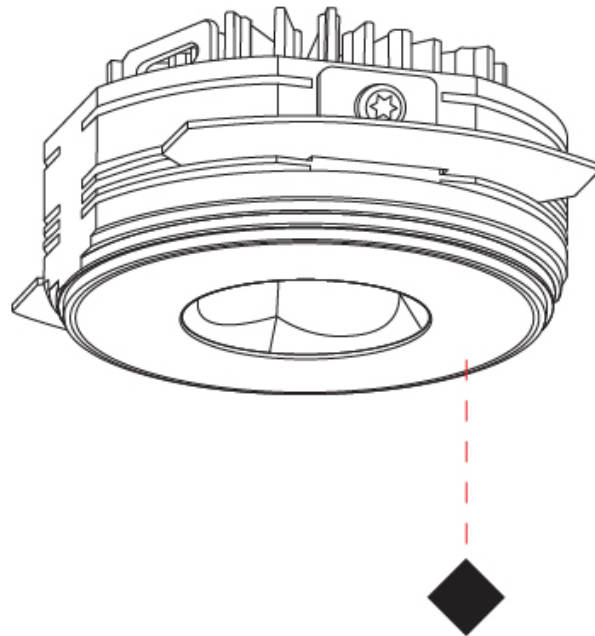

OIKO PRO ROUND FIXED TRIMLESS

A35883-

PROJECT

TYPE

SPECIFIER

QUANTITY

DATE

A